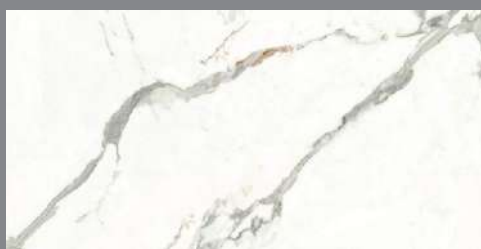

**MAKING 60X120 CM WITH
NEW PHILOSOPHY.**

EXCELLENCE

RELIABILITY

WE
MAKE TILES
THAT MAKE
A **DIFFERENT**
IN
SPACE.

ALPS STATUARIO

Size :
600 X 1200 MM

Finish :
Glossy Collection

Random :
3