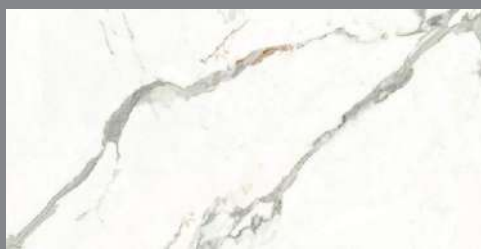

**MAKING 60X120 CM WITH
NEW PHILOSOPHY.**

EXCELLENCE

RELIABILITY

WE
MAKE TILES
THAT MAKE
A **DIFFERENT**
IN
SPACE.

ALPS STATUARIO

Size :
600 X 1200 MM

Finish :
Glossy Collection

Random :
3