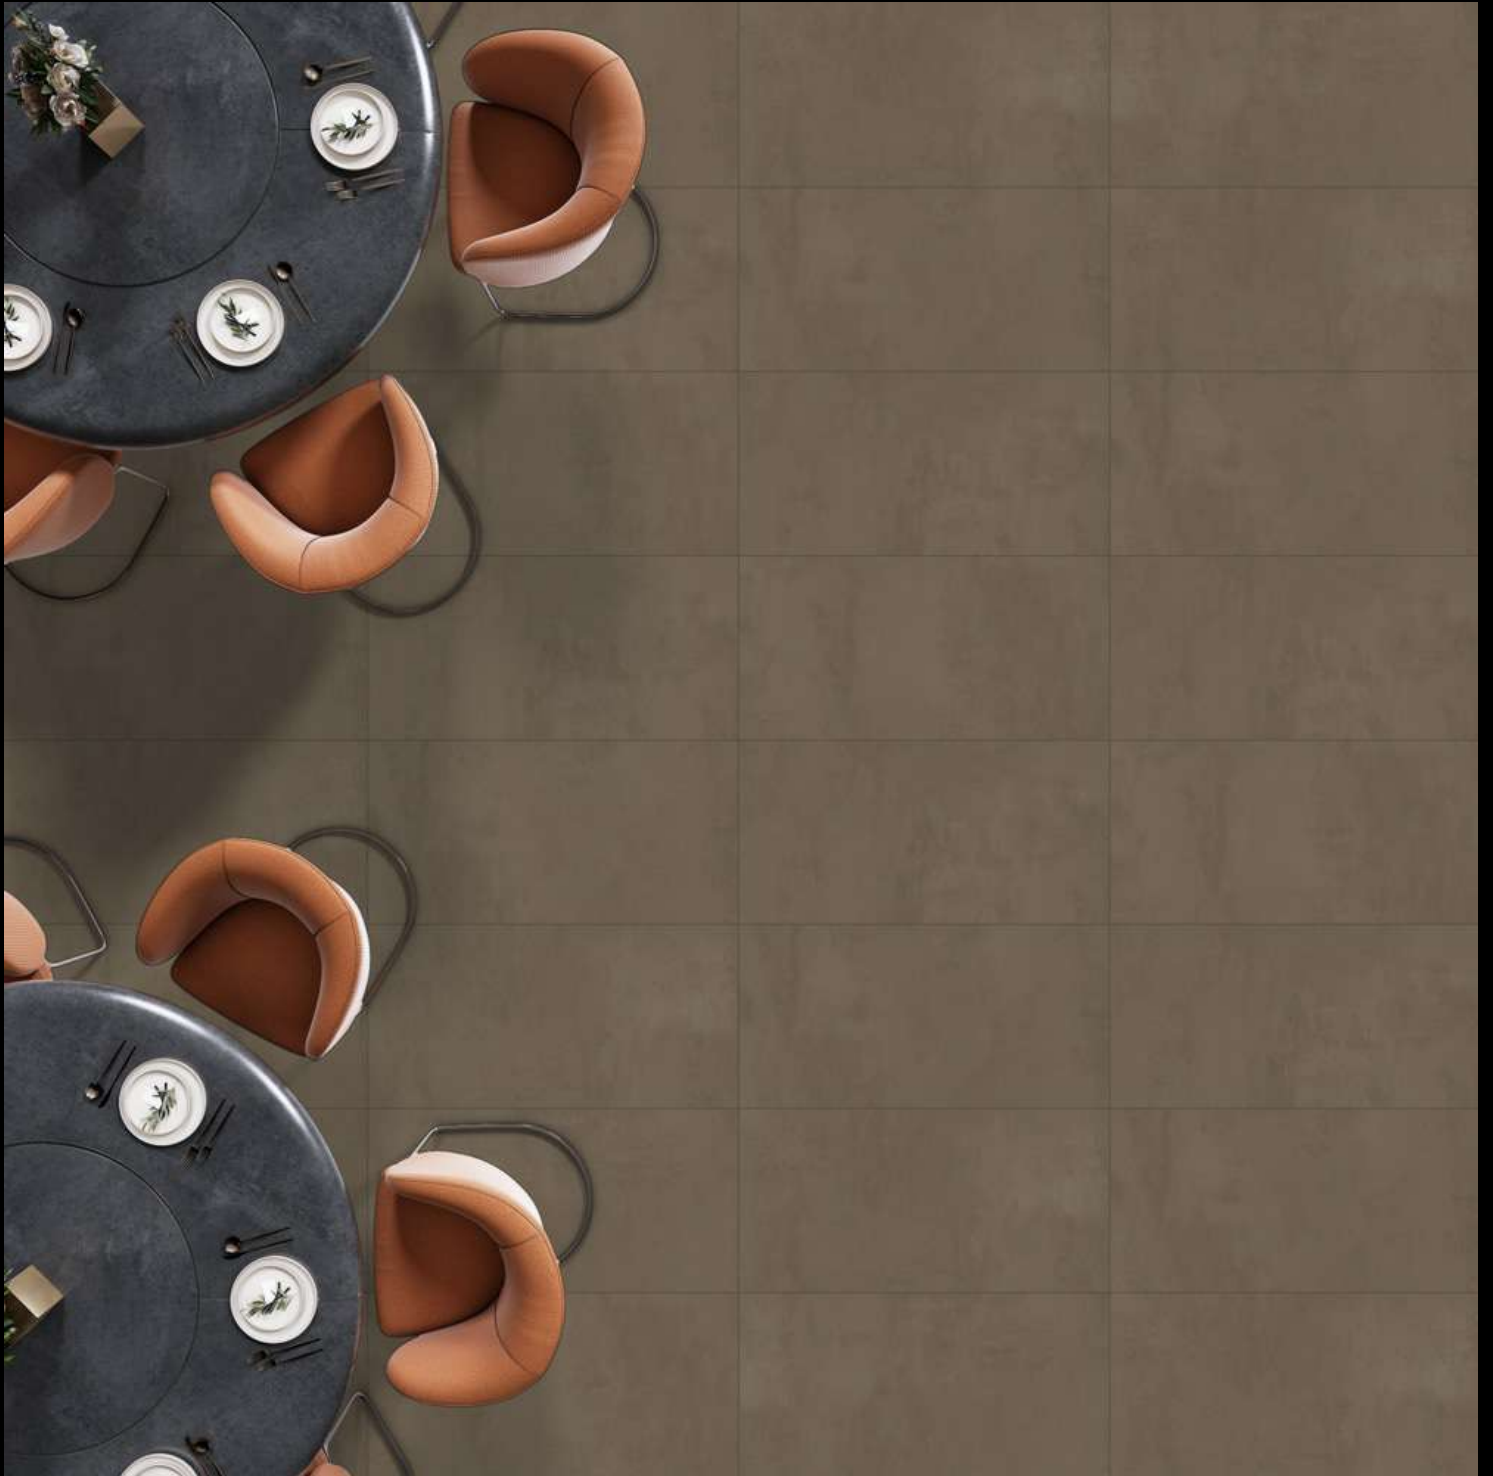

CEMENTO CHOCO

embito
GRANITO LLP

Size :
600 X 1200 MM

Thickness :
9 MM

Finish :
Matt

Random :
5